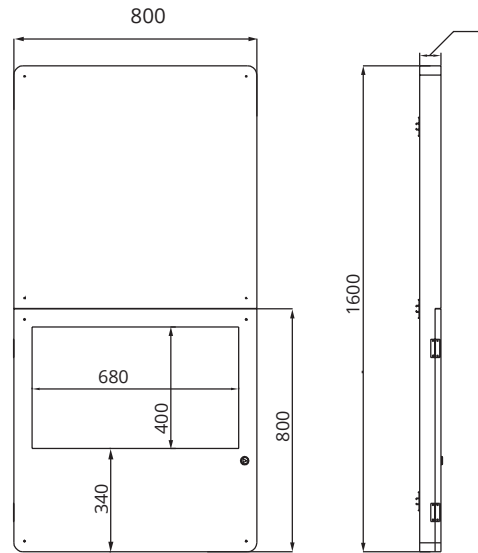

# SP-LC166

## LED RADAR SPEED SIGN

WHITE/YELLOW OPITIONAL

Dimension:

### Specifications

Voltage	Mains power/ Solar-powered	Power	6W
Detection	Inbound/ Outbound/ Auto	Protect level	IP65
Detection range	Default 150 meters (300meters optional)	Material	Sprayed cold rolled steel plate